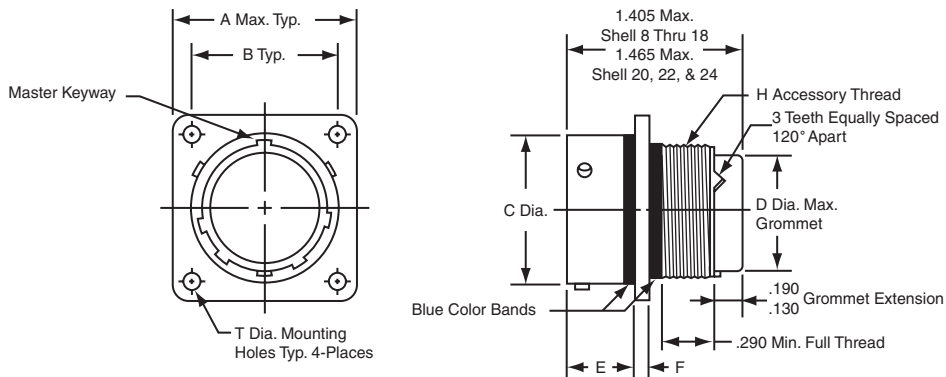

Miniature Cylindrical MIL-C-26482, Series 2 MS3470

wall mounting receptacle with narrow flange

Receptacle Shell, Wall Mount with Narrow Flange,
Bayonet Coupling

Military No. MS3470

Amphenol/Matrix No. MB10

To complete order number see how to order, page 14.

Shell Size	A Max.	B ±.005	C Dia. ±.003	D Dia. Max.	E	F ±.016	H Accessory Thread Class 2A	T ±.005
8	.828	.594	.471	.305	.462/.431	.062	.5000-20 UNF	.120
10	.954	.719	.588	.405	.462/.431	.062	.6250-24 UNEF	.120
12	1.047	.812	.748	.531	.462/.431	.062	.7500-20 UNEF	.120
14	1.141	.906	.873	.665	.462/.431	.062	.8750-20 UNEF	.120
16	1.234	.969	.998	.790	.462/.431	.062	1.0000-20 UNEF	.120
18	1.328	1.062	1.123	.869	.462/.431	.062	1.0625-18 UNEF	.120
20	1.453	1.156	1.248	.994	.587/.556	.094	1.1875-18 UNEF	.120
22	1.578	1.250	1.373	1.119	.587/.556	.094	1.3125-18 UNEF	.120
24	1.703	1.375	1.498	1.244	.620/.589	.094	1.4375-18 UNEF	.147